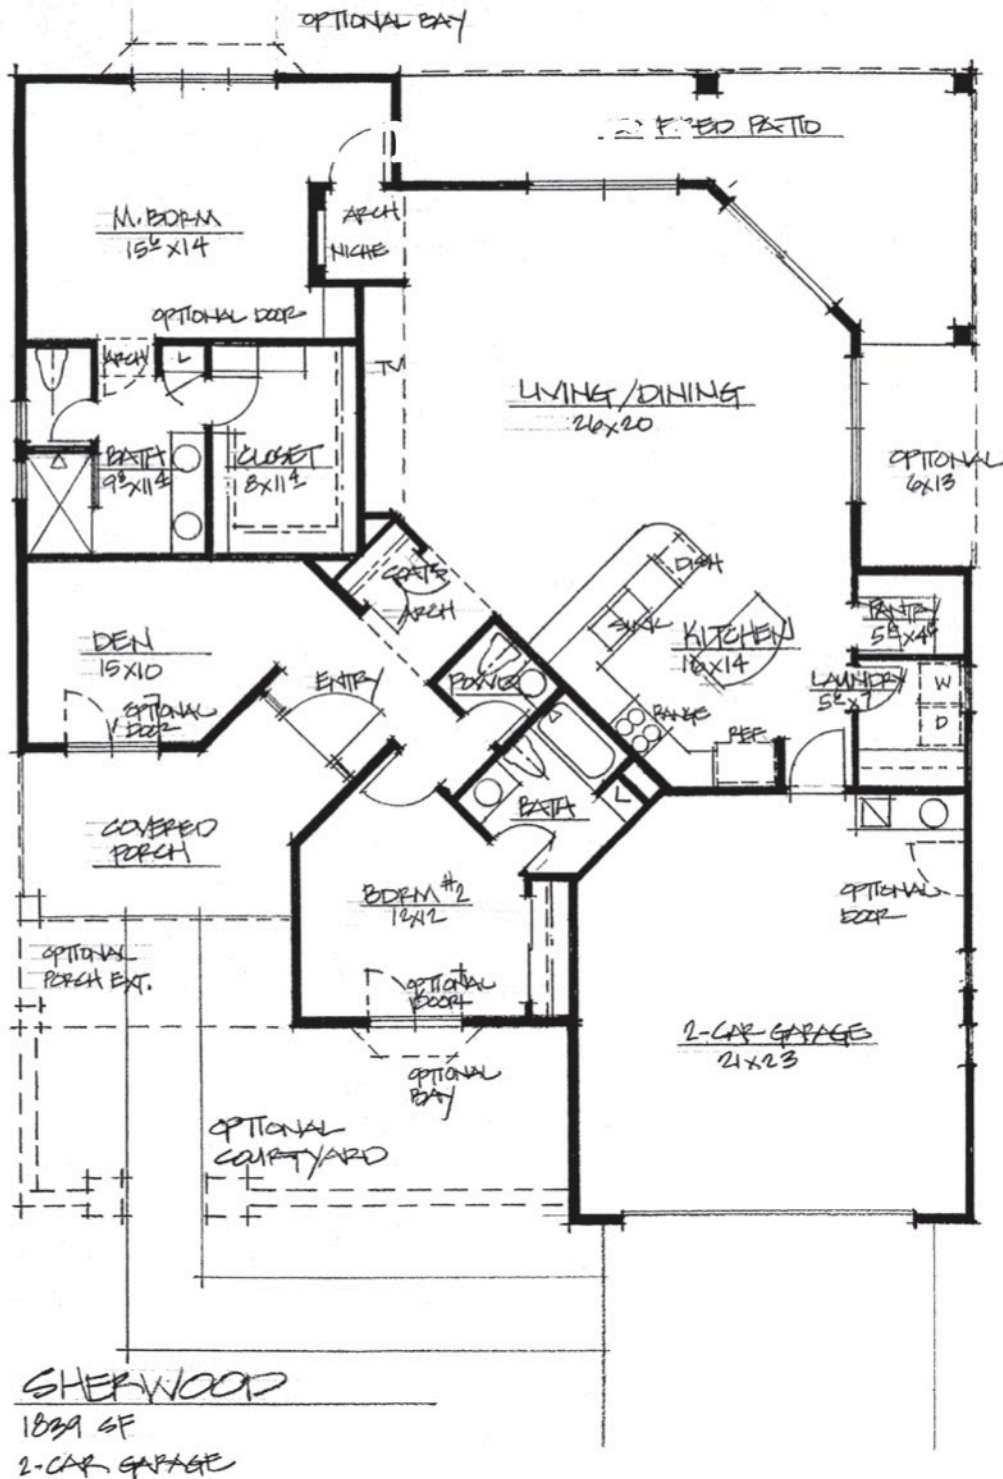

The RIDGE

AT FOX CREEK

The Sherwood

1,839 Sq. Ft.

Elevation shows optional tower entry - not included in base price.

2537 Trade Wind Dr. • Bullhead City, AZ 86442 • 1-800-809-5391
www.BrookfieldCommunities.com

The Sherwood 1,839 Sq. Ft.

Elevations and floor plans shown here are artist's conceptions and are for illustrative purposes only. Some changes in design, appearance, floor plan and room sizes may occur to improve the final home product. These renderings provide a guide to the basic design and look of the final product. Brookfield reserves the right to make changes as needed to ensure the quality and style of each community. © Brookfield Communities Inc., Phoenix, Arizona 2016. ROC #215964